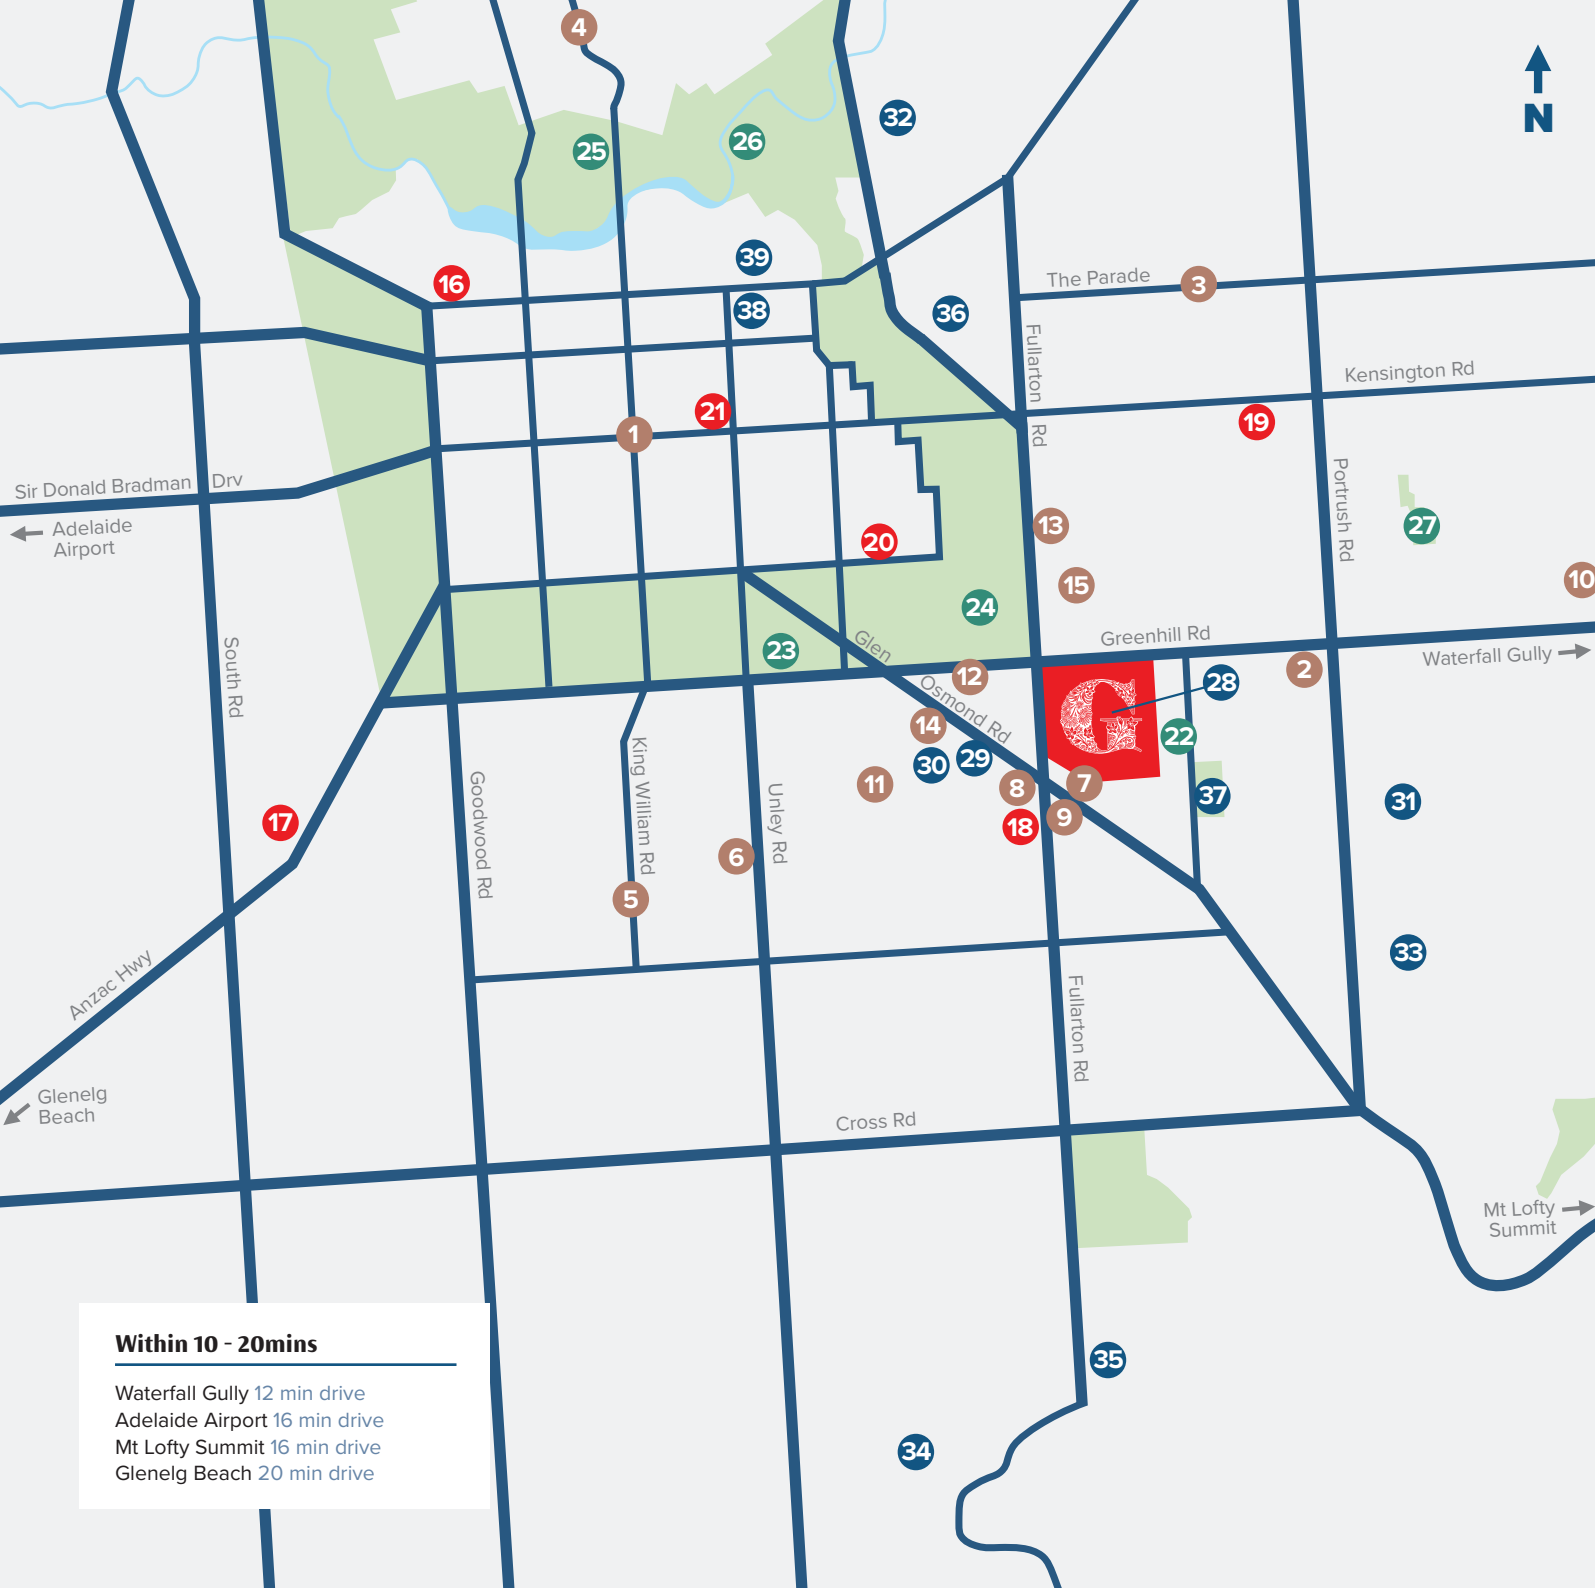

Within 10 - 20mins

- Waterfall Gully 12 min drive
- Adelaide Airport 16 min drive
- Mt Lofty Summit 16 min drive
- Glenelg Beach 20 min drive

Food & Retail

1. Adelaide CBD 6 min drive
  Rundle Mall, restaurants, bars, cafes
2. Burnside Village 5 min drive
  Coles, fashion, homewares, cafes
3. Norwood Parade 7 min drive
  Cinema, Woolworths, cafes, restaurants, fashion
4. North Adelaide 12 min drive
  Fashion, cafes, bars, restaurants
5. King William Road 7 min drive
  Cafes, restaurants, fashion
6. Unley Shopping Centre 6 min drive
  Woolworths, Coles, fashion, cafes
7. Frewville Foodland 7 min walk
8. Parkside Hotel 8 min walk
9. Arkaba Hotel 8 min walk
10. Feathers Hotel 7 min drive
11. Earl of Leicester Hotel 4 min drive
12. Commitment Issues Cafe 11 min walk
13. Commissary 3 min drive
14. East Borough Eatery 9 min drive
15. Corner Store Cafe 3 min drive

Health

16. Royal Adelaide Hospital 12 min drive
17. Ashford Hospital 8 min drive
18. Arkaba Medical Centre 9 min walk
19. Burnside Hospital 5 min drive
20. St Andrews Hospital 5 min drive
21. Calvary Hospital 6 min drive

Parks & Recreation

22. Conyngham St Dog Park 3 min drive
23. Tree Climb 5 min drive
24. Victoria Park & Wetlands 3 min walk
25. Adelaide Oval 12 min drive
26. Adelaide Zoo 9 min drive
27. Tasmore Park 5 min drive

Education

28. Kozy Kids Childcare within Glenside
29. St Raphaels Primary School 8 min walk
30. Parkside Primary School 11 min walk
31. Linden Park Primary 5 min drive
32. St Peters College 8 min drive
33. Seymour College 5 min drive
34. Scotch College 10 min drive
35. Mercedes College 8 min drive
36. Prince Alfred College 7 min drive
37. Glenunga International High School 5 min drive
38. University of SA - City East 9 min drive
39. University of Adelaide - City 9 min drive

Disclaimer: All times to destinations are approximate and sourced from Google Maps, August 2022